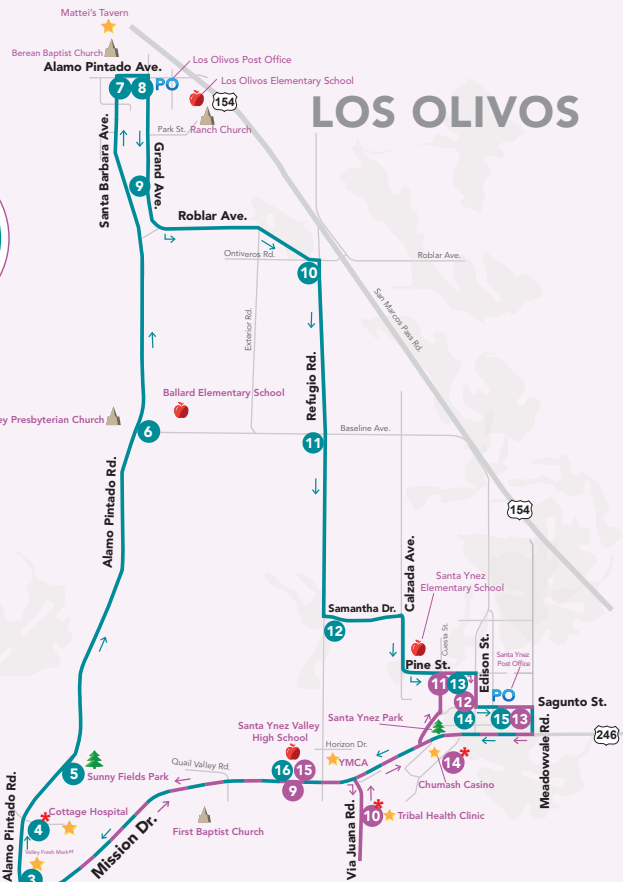

SANTA YNEZ VALLEY TRANSIT

www.syvt.com 805.688.5452

431 Second Street, Suite 9, Solvang, CA 93463

Santa Ynez Valley
TRANSIT

Solvang • Buellton • Santa Ynez • Los Olivos

www.syvt.com

BUELLTON

LEGEND | LEYENDA

Express Route	●	Express Route
Los Olivos Loop	●	Los Olivos Loop
Schools	🍎	Escuelas
Parks	🌲	Parques
Churches	⛪	Iglesias
Points of Interest	★	Puntos de Interesar
Visitors Centers	🗺️	Visitantes Centros
Post Offices	PO	Oficinas de Correo
Civic Buildings	🏠	Edificios Cívicos

Eight trips each day to Los Olivos!

Express Route does not continue onto Los Olivos. Please request a FREE transfer from your driver.

Los Olivos Loop does not continue onto the Express Route. Please request a FREE transfer from your driver.

SOLVANG

LOS OLIVOS

SANTA YNEZ

Effective July 2022 • Efectivo julio de 2022

FIXED-ROUTE AVAILABLE MONDAY THROUGH SATURDAY FROM 6:30 A.M. TO 7:00 P.M.

SYVT Dial-A-Ride is open to the general public on Sundays from 8:30 a.m. to 12:30 p.m. and 1:00 p.m. to 4:00 p.m.