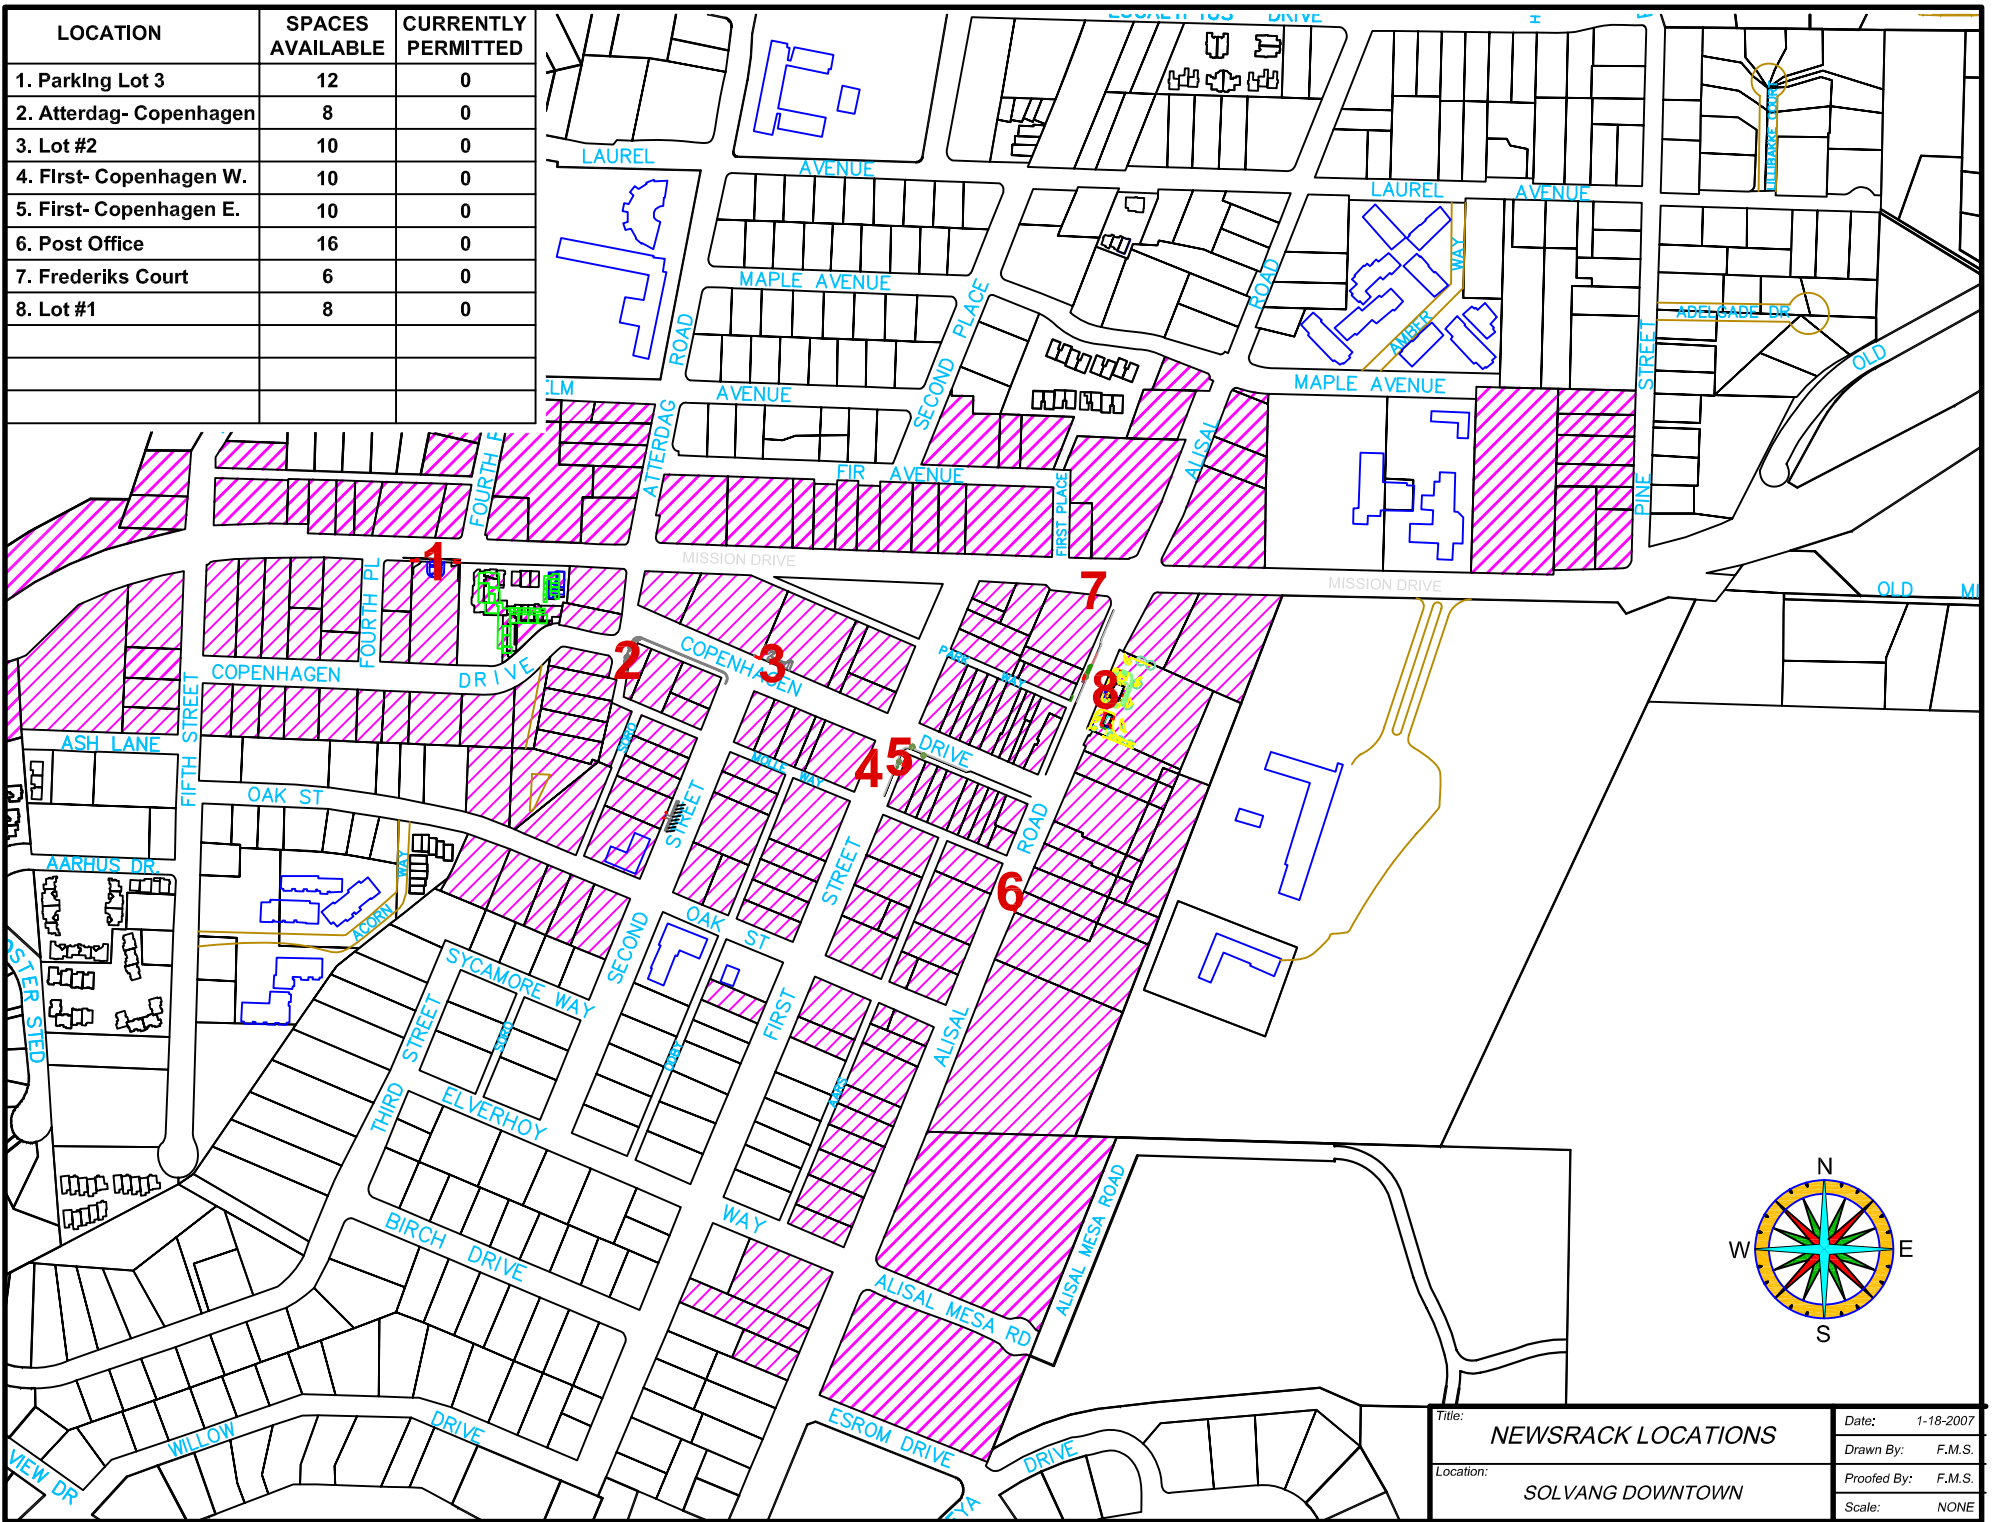

LOCATION	SPACES AVAILABLE	CURRENTLY PERMITTED
1. Parking Lot 3	12	0
2. Atterdag- Copenhagen	8	0
3. Lot #2	10	0
4. First- Copenhagen W.	10	0
5. First- Copenhagen E.	10	0
6. Post Office	16	0
7. Frederiks Court	6	0
8. Lot #1	8	0

Title:	NEWSRACK LOCATIONS	Date:	1-18-2007
Location:	SOLVANG DOWNTOWN	Drawn By:	F.M.S.
		Proofed By:	F.M.S.
		Scale:	NONE