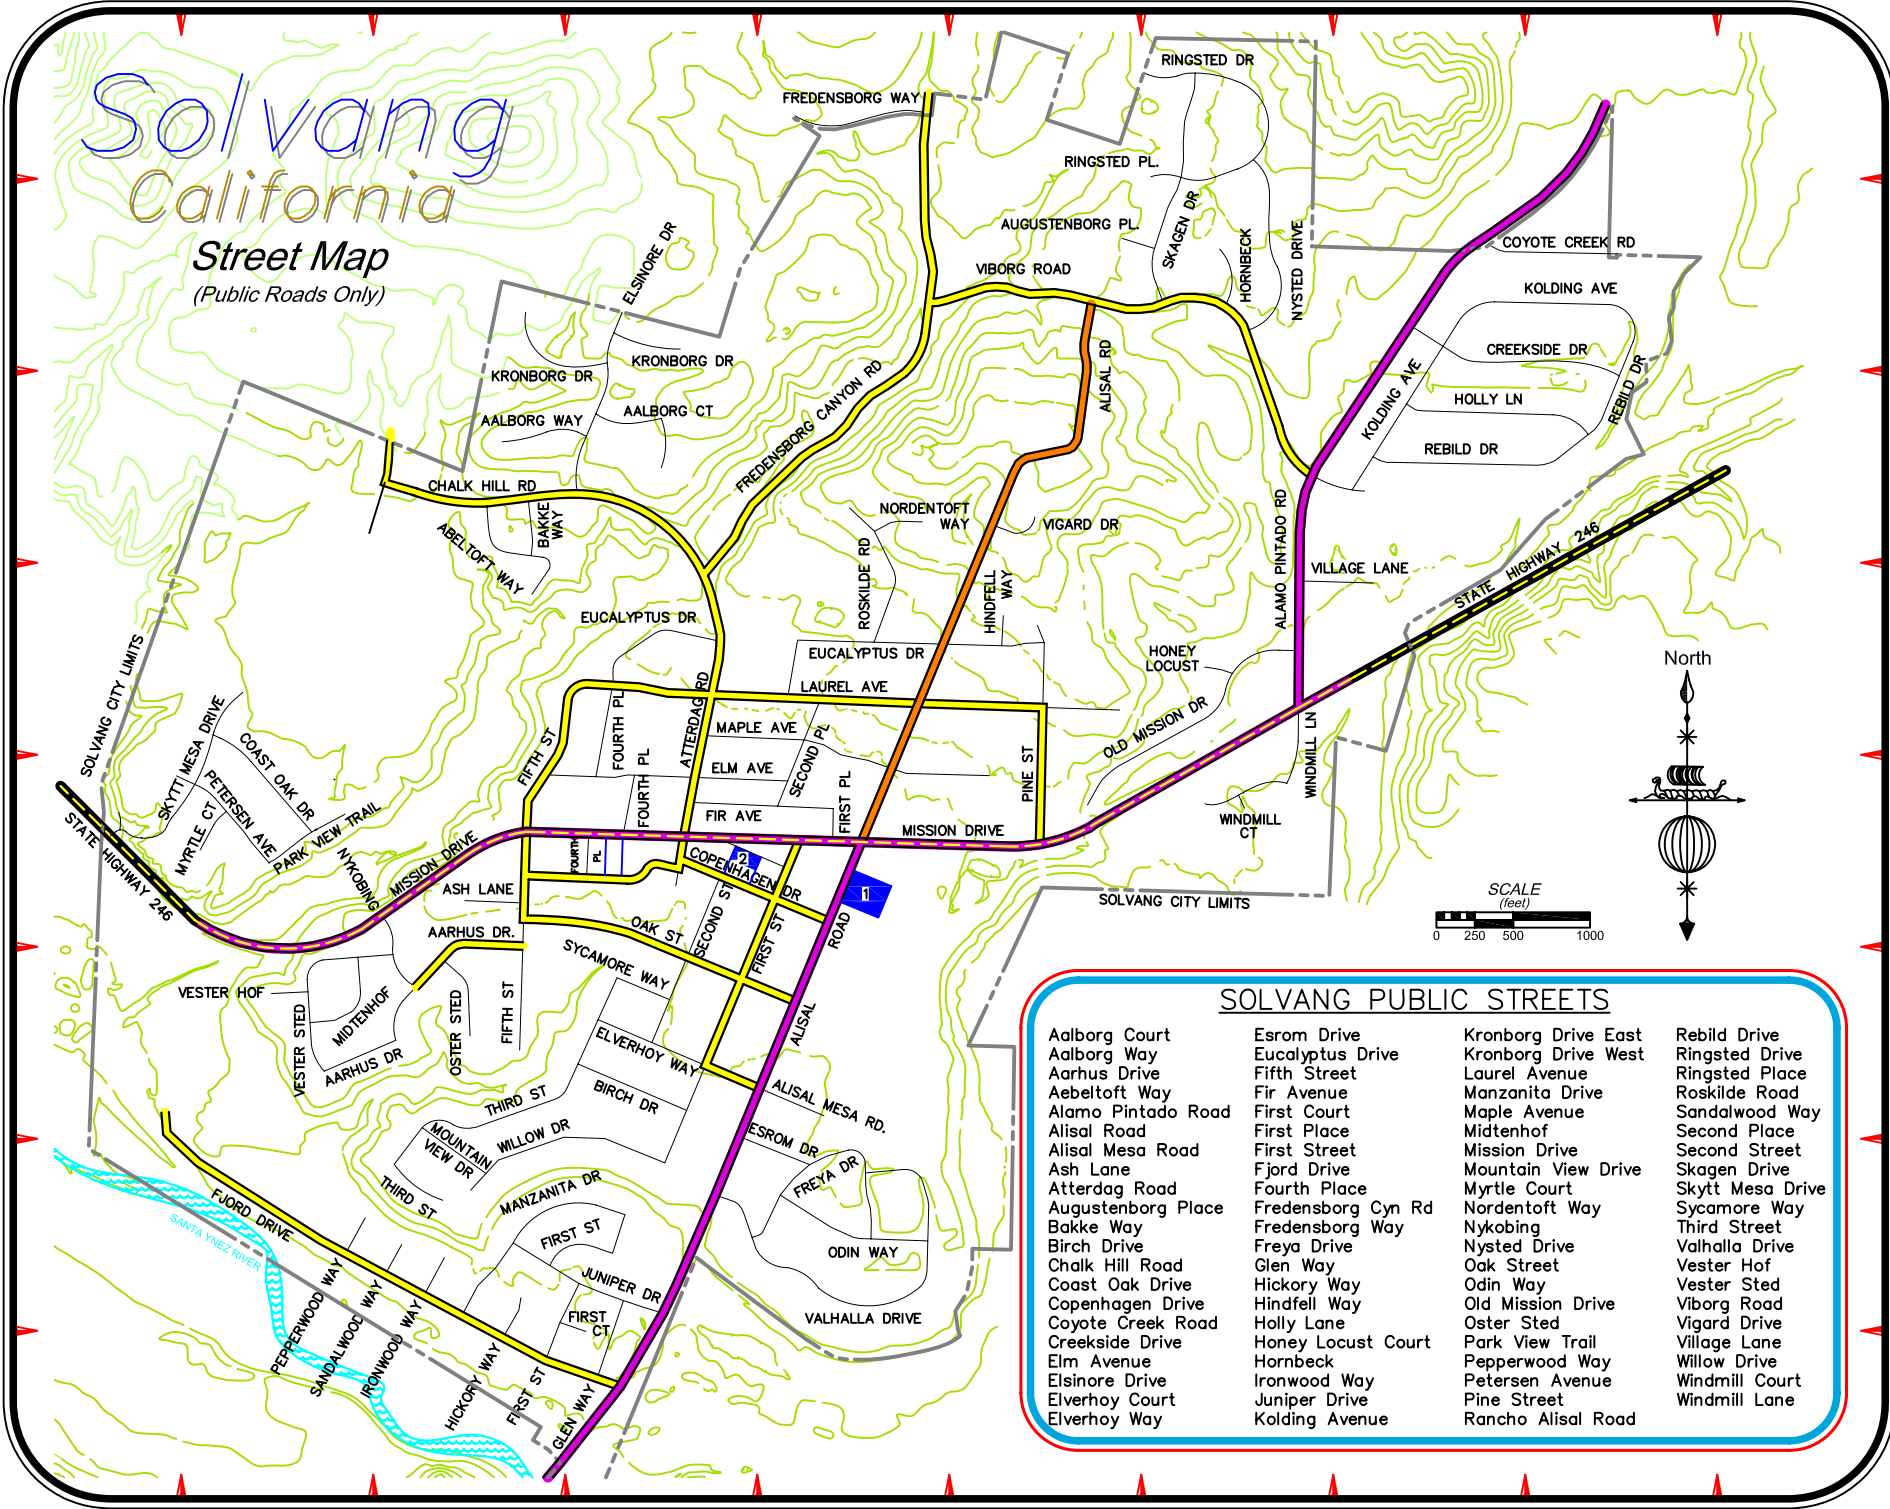

### SOLVANG PUBLIC STREETS

- |                    |                    |                     |                  |
|--------------------|--------------------|---------------------|------------------|
| Aalborg Court      | Esrom Drive        | Kronborg Drive East | Rebild Drive     |
| Aalborg Way        | Eucalyptus Drive   | Kronborg Drive West | Ringsted Drive   |
| Aarhus Drive       | Fifth Street       | Laurel Avenue       | Ringsted Place   |
| Aabeltoft Way      | Fir Avenue         | Manzanita Drive     | Roskilde Road    |
| Alamo Pintado Road | First Court        | Maple Avenue        | Sandalwood Way   |
| Alisal Road        | First Place        | Midtenhof           | Second Place     |
| Alisal Mesa Road   | First Street       | Mission Drive       | Second Street    |
| Ash Lane           | Fjord Drive        | Mountain View Drive | Skagen Drive     |
| Atterdag Road      | Fourth Place       | Myrtle Court        | Skytt Mesa Drive |
| Augustenborg Place | Fredensborg Cyn Rd | Nordentoft Way      | Sycamore Way     |
| Bakke Way          | Fredensborg Way    | Nykobing            | Third Street     |
| Birch Drive        | Glen Way           | Nysted Drive        | Valhalla Drive   |
| Chalk Hill Road    | Hickory Way        | Oak Street          | Vester Hof       |
| Coast Oak Drive    | Hindfell Way       | Odin Way            | Vester Sted      |
| Copenhagen Drive   | Holly Lane         | Old Mission Drive   | Viborg Road      |
| Coyote Creek Road  | Honey Locust Court | Oster Sted          | Vigard Drive     |
| Creekside Drive    | Hornbeck           | Park View Trail     | Village Lane     |
| Elm Avenue         | Ironwood Way       | Pepperwood Way      | Willow Drive     |
| Elsinore Drive     | Juniper Drive      | Petersen Avenue     | Windmill Court   |
| Elverhoy Court     | Kolding Avenue     | Pine Street         | Windmill Lane    |
| Elverhoy Way       |                    | Rancho Alisal Road  |                  |